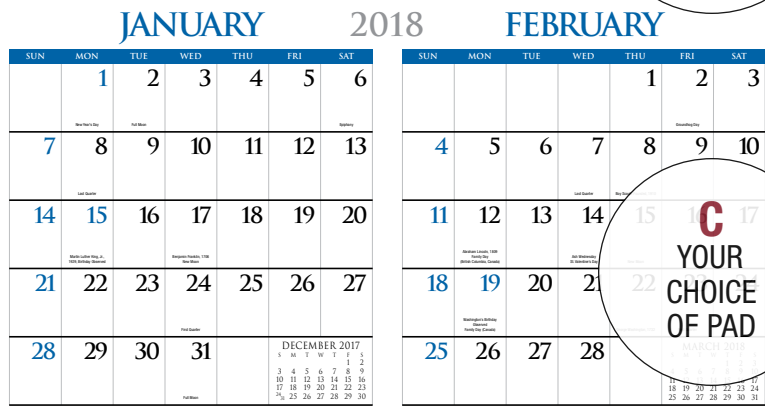

5. #5821 - Contemporary Pad in Blue (shown here)

A
YOUR
PHOTO
HERE

B
YOUR
AD
HERE

C
YOUR
CHOICE
OF PAD

Metropolitan Designs
Creating Places for People
12395 Peach Drive • Atlanta, Georgia 78332 • metroalldesigns.com
800-555-1234