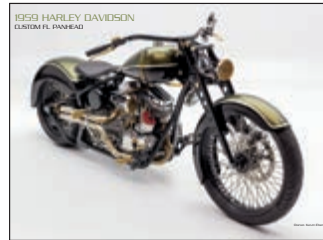

Features:

- Size: 10-7/8" w x 18" h open;
10-7/8" w x 10" h closed
- Imprint Area: 10" w x 1-5/8" h
- Stapled (standard)
- 13 months
- Quality, recycled gloss stock
- UV coated front cover
- Combinable subjects;
minimum 75 per style
- Weight: 20 lbs. per 100 (bulk)
- Production Time: 10 business days after art and credit approval