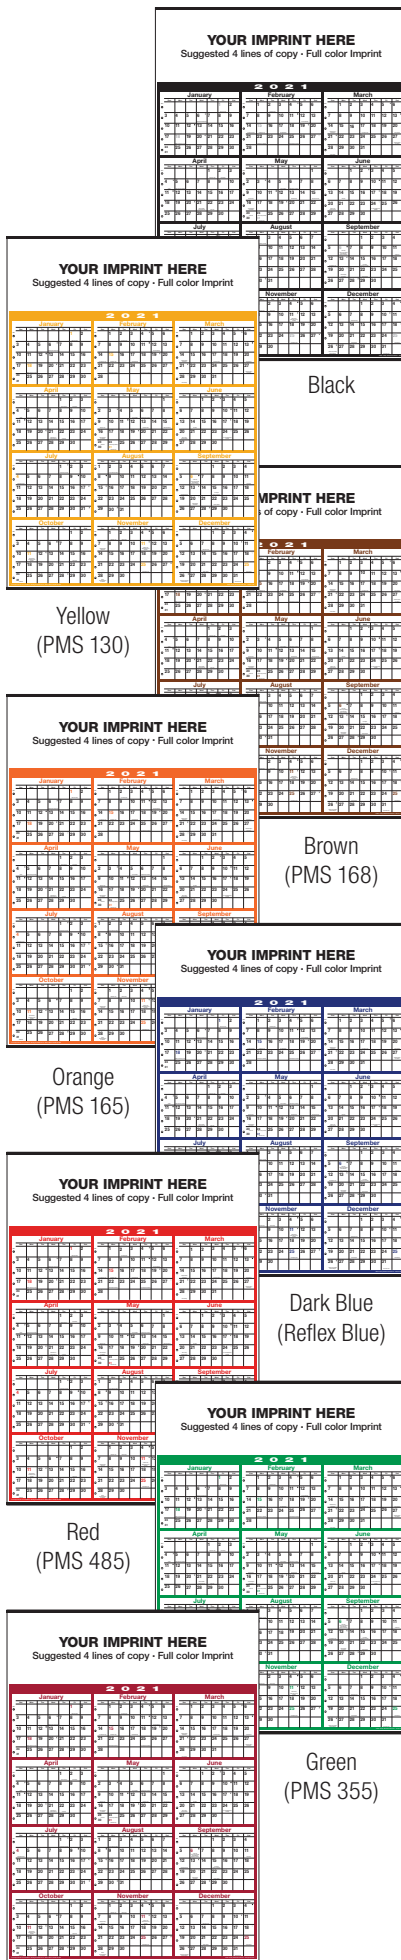

GEORGIA TRAVEL PLANNERS

Your Business & Vacation Travel Headquarters

351 Polebrook Drive – Lithonia, Georgia 30038

800-555-1234 Fax: 800-555-4321

Commercial – Year-At-A-Glance

Features:

- Size: 20"w x 28-1/2"h
- Imprint Area: 19-5/8"w x 5-3/8"h
- Week numbers included
- Tinned at top and bottom
- Plastic hanger tab
- Roll wrap (bulk)
- Available in 9 standard colors
- Guaranteed Inventory
- Weight: 21 lbs. per 100 (bulk)
- Production Time: 15 business days after art and credit approval

Imprinting:

- Ad copy change: \$38.00 (G)
- Phantom overprint: \$40.00 (G)
- Custom color pad: \$40.00 (G)

Packaging:

- Tubes loose: 55¢ ea. (X)
- Mailing service – page 138

Quantity	100	250	500	750	1000	2500	5000
Thru 6/1/20	4.93	4.26	3.81	3.47	3.06	2.94	2.62
Thru 9/1/20	5.32	4.59	4.13	3.74	3.34	3.19	2.85
After 9/1/20	5.46	4.71	4.26	3.88	3.41	3.28	2.94 4C2DE

FULL-COLOR IMPRINT INCLUDED

Burgundy (PMS 201)

See pages 135-138 for additional imprinting/ordering information

hotlineproducts.com